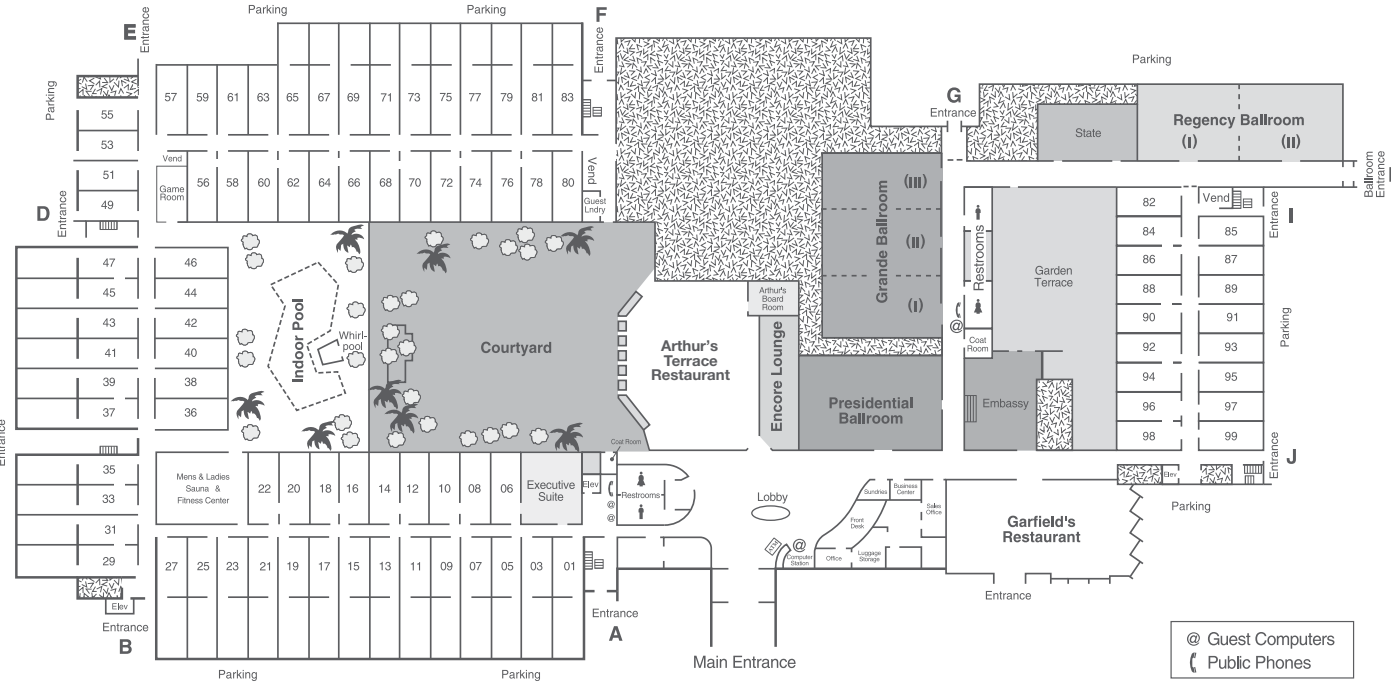

Outdoor Pool & Recreation Complex

Located outside exits C & D on the east side of The Resort

- Basketball Court
- Bocce Court
- Children's Playground
- Kidz Water Zone
- Heated Outdoor Pool
- Bar-B-Q & Picnic Area
- Ping-Pong
- Playground
- Putting Green
- Shuffleboard

NOTES:

1. Room numbers for all floors are identical in position to those shown and depending on floor location, are preceded by 1 (First Floor), 2 (Second Floor), 3 (Third Floor)
2. 2nd and 3rd floor rooms facing indoor pool
3. Denotes a non-public area.